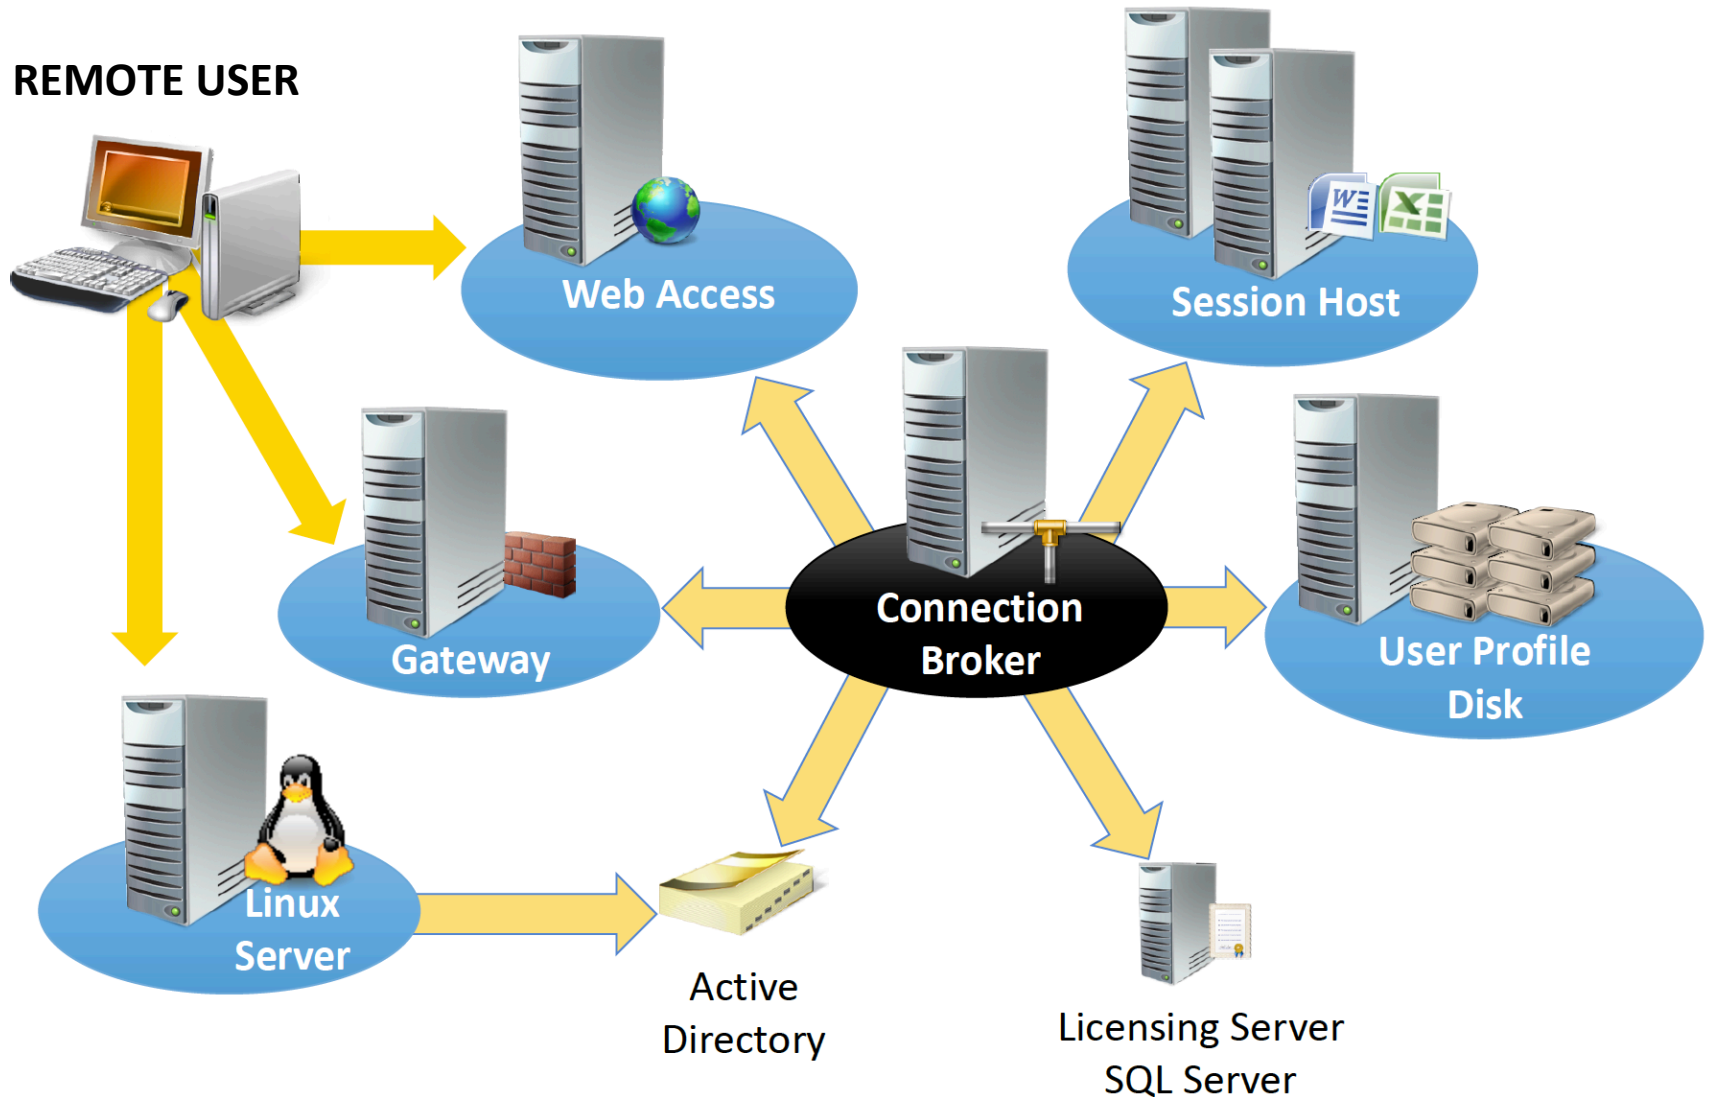

- > Statutory Seat
- > Service Centre
- > LW R&I Centre

Distributed Centres

Resources & Services

Virtual Labs

In this section you will access the catalogue of virtual laboratories provided by Lifewatch.
Access our virtual laboratories

Data Portal

In this section you will access the catalogue of resources provided by Lifewatch.
Access our resource catalogue

Catalogue of Services

In this section you will access the catalogue of services provided by Lifewatch.
Access our service catalogue

- **Common vision**
- **Common language**
- **Uniform Framework**
- **Standard Solutions**
- **Interoperability (Data and Services)**
- **Reuse and sharing of Resources**

LIFEWATCH REFERENCE MODEL

CONFERENZA ANNUALE LIFEWATCH ITALIA
Biblioteca della Accademia Nazionale delle Scienze
16 Dicembre 2015 ROMA

DATA PORTAL ARCHITECTURE

16 Dicembre 2015 ROMA

Service Centre VLab Architecture

LIFEWATCH REFERENCE MODEL CORE ONTOLOGY

CONFERENZA ANNUALE LIFEWATCH ITALIA
Biblioteca della Accademia Nazionale delle Scienze
16 Dicembre 2015 ROMA