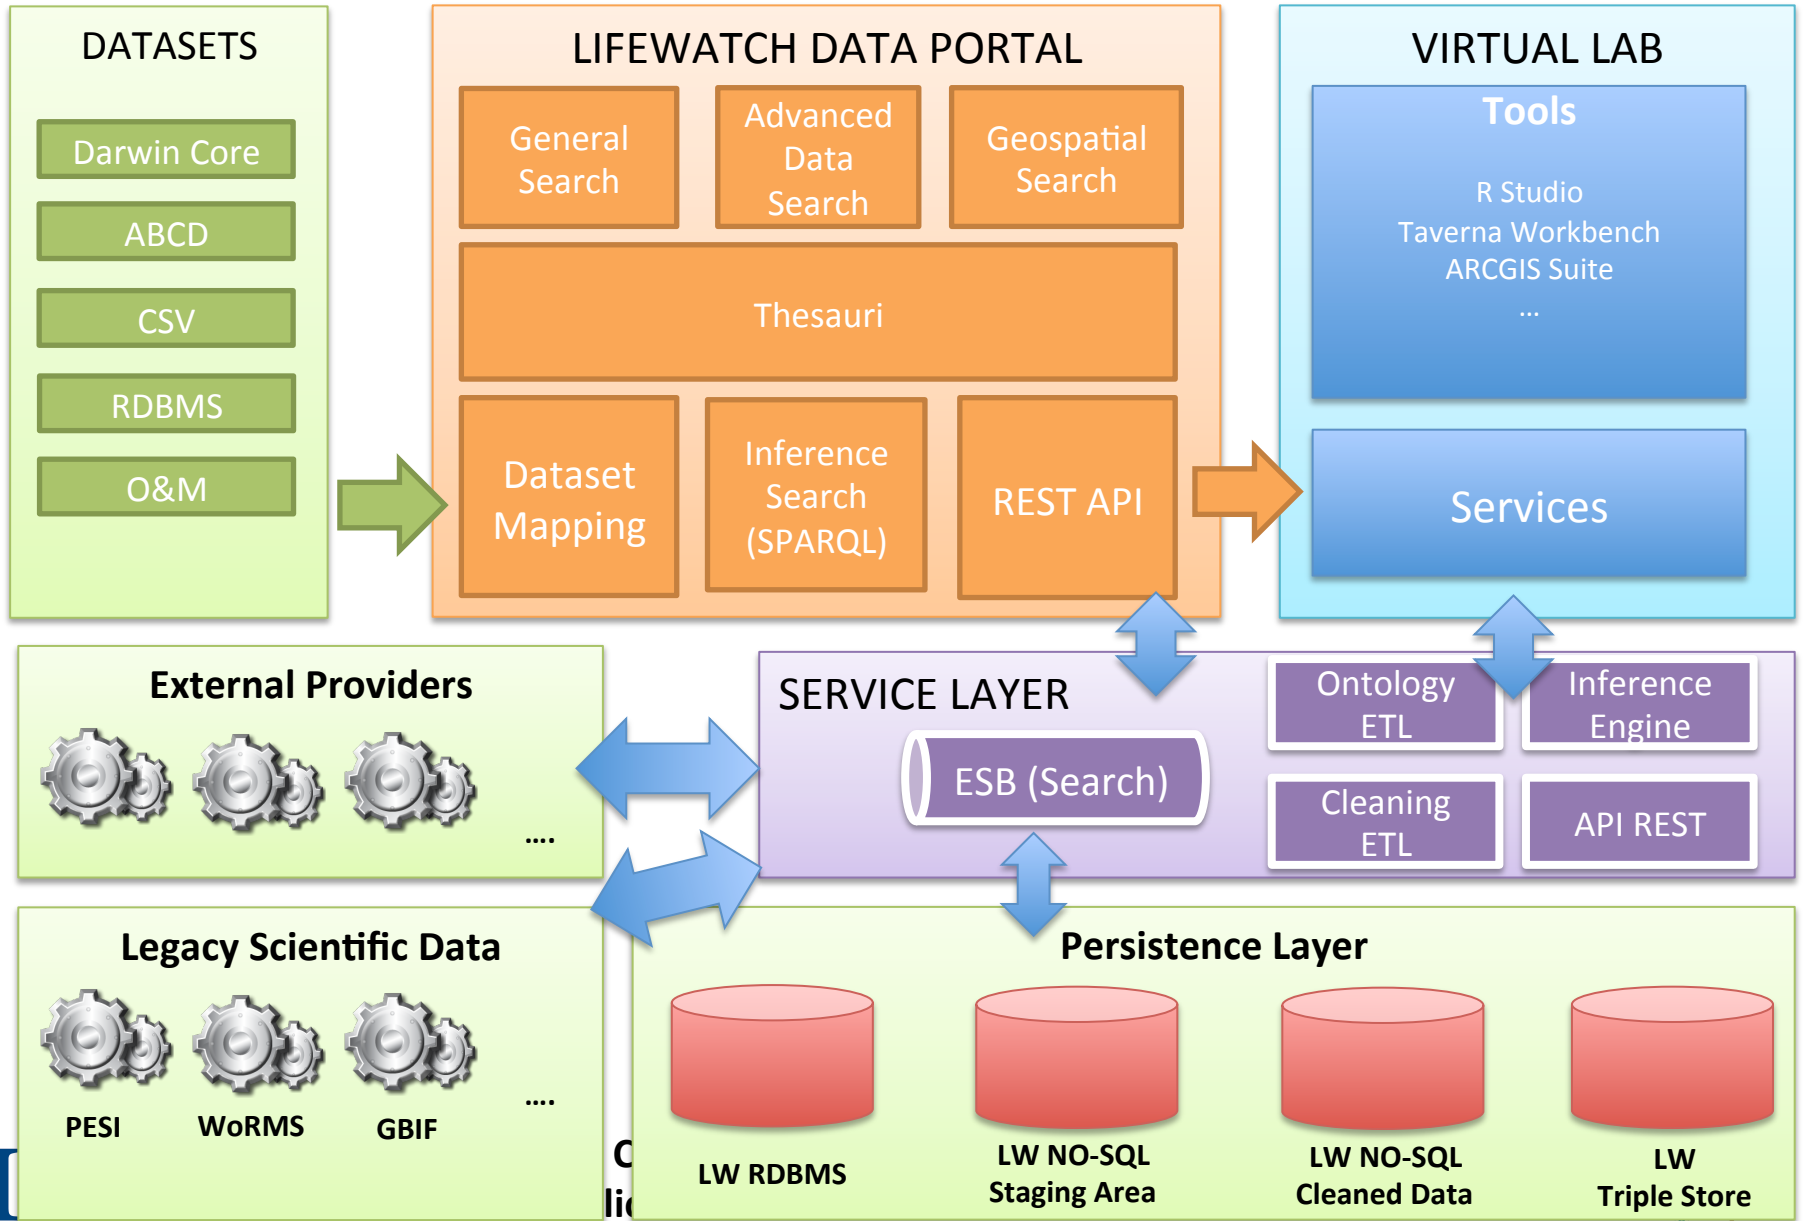

- > Statutory Seat
- > Service Centre
- > LW R&I Centre

Distributed Centres

Resources & Services

Virtual Labs

In this section you will access the catalogue of virtual laboratories provided by Lifewatch.
Access our virtual laboratories

Data Portal

In this section you will access the catalogue of resources provided by Lifewatch.
Access our resource catalogue

Catalogue of Services

In this section you will access the catalogue of services provided by Lifewatch.
Access our service catalogue

- **Common vision**
- **Common language**
- **Uniform Framework**
- **Standard Solutions**
- **Interoperability (Data and Services)**
- **Reuse and sharing of Resources**

LIFEWATCH REFERENCE MODEL

CONFERENZA ANNUALE LIFEWATCH ITALIA
Biblioteca della Accademia Nazionale delle Scienze
16 Dicembre 2015 ROMA

DATA PORTAL ARCHITECTURE

16 Dicembre 2015 ROMA

Service Centre VLab Architecture

LIFEWATCH REFERENCE MODEL CORE ONTOLOGY

CONFERENZA ANNUALE LIFEWATCH ITALIA
Biblioteca della Accademia Nazionale delle Scienze
16 Dicembre 2015 ROMA